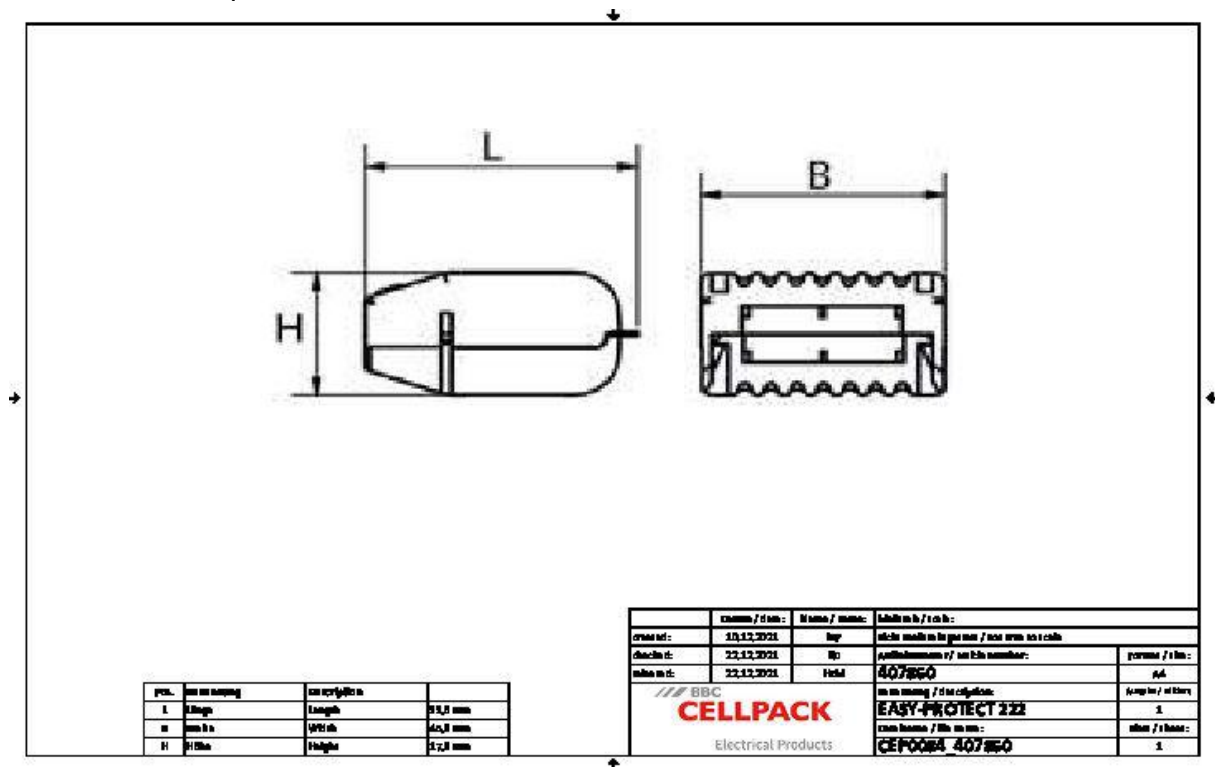

Données techniques

Nom de l'article	EASY-PROTECT 222
Numéro d'article	407860
Niveau de tension	U0/U (Um) 0,6/1 (1,2) kV
Norme	EN 60998-2
Housing type	2
Number of housing	1 Pièces
Connector type	221-412
Number of connector	2 Pièces
Longueur L	33.6 mm
Largeur B	45.9 mm
Hauteur H	17.8 mm
Nominal cross section min	0.2 mm ²
Nominal cross section max	4 mm ²
IP protection class	IPX8
IP protection class (associated standard)	IEC 60529
Housing colour	noir
Matériau du boîtier	Polypropylène
Closure type	Enclenchement
Wiring direction	Unilatéral
Couleur de gel	Jaunâtre translucide
Matériau du gel	Polyuréthane
Voltage range	450 V
Voltage range (associated standard)	IEC 60998-2
Flammability class housing	V2
Flammability class housing (associated standard)	UL 94
Rated surge voltage	4 kV
Rated surge voltage (associated standard)	IEC 60998-2
Rated current	32 A
Rated current WAGO Klemme 221	41 A
Rated current (associated standard)	IEC 60998-2