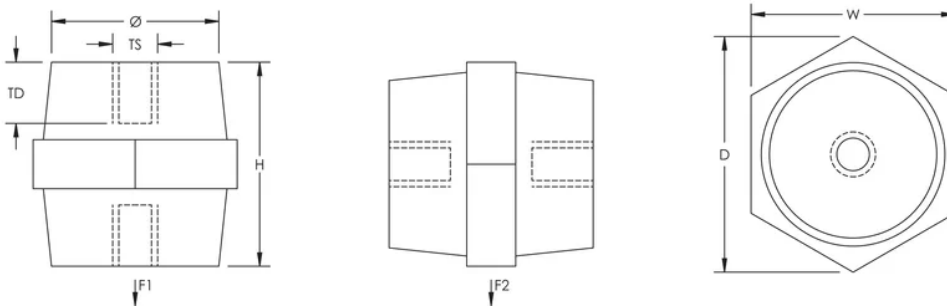

Dielectric Strength, IEC 61439,1: 3500 VAC à 1-min

Dielectric Strength, UL: 1500

Insulation Voltage: 1000; 1500

Height: 40-mm

Hex Width: 46-mm

Depth: 53-mm

Thread Size: M8

Thread Depth: 8-mm

Diameter: 40-mm

Static Load 1: 11000 N

Static Load 2: 8000 N

Unit Weight: 0,1-kg

ADDITIONAL PRODUCT DETAILS

Les distances d'amorçage et la distance minimale doivent être conformes à la norme d'application concernée.

DIAGRAMS

AVERTISSEMENT

Les produits nVent doivent être installés et utilisés conformément aux consignes figurant dans les fiches d'instructions et les documents de formation des produits nVent. Les fiches d'instructions sont disponibles à l'adresse suivante: www.nvent.com et auprès de votre représentant du service client nVent. Une mauvaise installation, une utilisation incorrecte, une application erronée ou toute autre forme de non-respect scrupuleux des instructions et avertissements de nVent peuvent entraîner un dysfonctionnement du produit, des dommages matériels, des lésions corporelles graves et le décès et/ou annuler votre garantie.