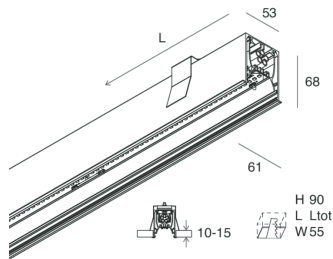

## Features

Use: Indoor  
Type of installation: RECESSED INTO PLASTERBOARD  
Emission: DIRECT  
Optics: MICROPRISMATIZED  
Colour: WHITE  
Dimming: PUSH, DALI  
Emergency: NO  
L: 1680mm  
A: 61mm  
H: 68mm  
Made in: ITALY  
Warranty: 5 years  
Weight: 4.2kg