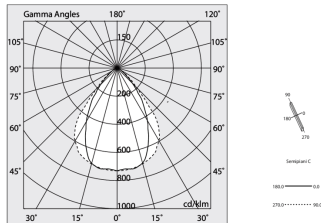

HERO C

108830.01 + 108912.99

novalux
ITALIAN LIGHTING DESIGN SINCE 1948

Features

Use: Indoor
Type of installation: RECESSED INTO PLASTERBOARD
Emission: DIRECT
Optics: MICROPRISMATIZED
Colour: WHITE
Dimming: PUSH, DALI
Emergency: NO
L: 1680mm
A: 61mm
H: 68mm
Made in: ITALY
Warranty: 5 years
Weight: 4.2kg

Tech data

Luminaire input power: 40.5W
Luminaire luminous flux: 3129lm
IP: 40
Insulation class: I
Supply voltage: 220-240V 50/60Hz
UGR: <19
SELV: Si

Source

Light source: LED
Source power: 36W
Colour temperature: 2700K
CRI: >90
Colour tolerance: 3 Step MacAdam
LED lifespan: 50000h L80 B20

Compliance

CEI EN 60598-1:2021 + A11:2023, CEI EN 60598-2-1:2022, CEI EN 60598-2-2:2012

Standards

Photobiological risk: RISK GROUP 0 Certified fixture in EXEMPT GROUP, in accordance with CEI EN 62471:2010-01, IEC TR 62778:2014.

CAM edilizia: The product complies with the requirements for public buildings, ministerial decree of 23rd June 2022 n.256.

Average luminance

Average luminance limits for DSE workstation 65°(in accordance to EN 12464-1:2012).

[View more product info](#)

Novalux S.r.l. via Marzabotto, 2 40050 Funo di Argelato (BO) Italy
Tel: +39 051 860558 · Fax +39 051 6647859 · Mail: info@novalux.it · VAT number 00536541204 · novalux.com
Company subject to the management and coordination by SLV GmbH

This technical data sheet is owned by Novalux S.r.l., all rights reserved. Novalux S.r.l. reserves the right to make changes without prior notice.
Last update: 21/3/2024, 17:34:03