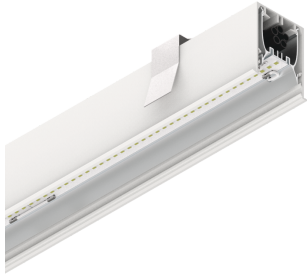

## Features

Use: Indoor  
Type of installation: RECESSED INTO PLASTERBOARD  
Emission: DIRECT  
Optics: MICROPRISMATIZED  
Colour: WHITE  
Dimming: PUSH, DALI  
Emergency: NO  
L: 1680mm  
A: 61mm  
H: 68mm  
Made in: ITALY  
Warranty: 5 years  
Weight: 4.2kg

## Tech data

Luminaire input power: 40.5W  
Luminaire luminous flux: 3129lm  
IP: 40  
Insulation class: I  
Supply voltage: 220-240V 50/60Hz  
UGR: <19  
SELV: Si