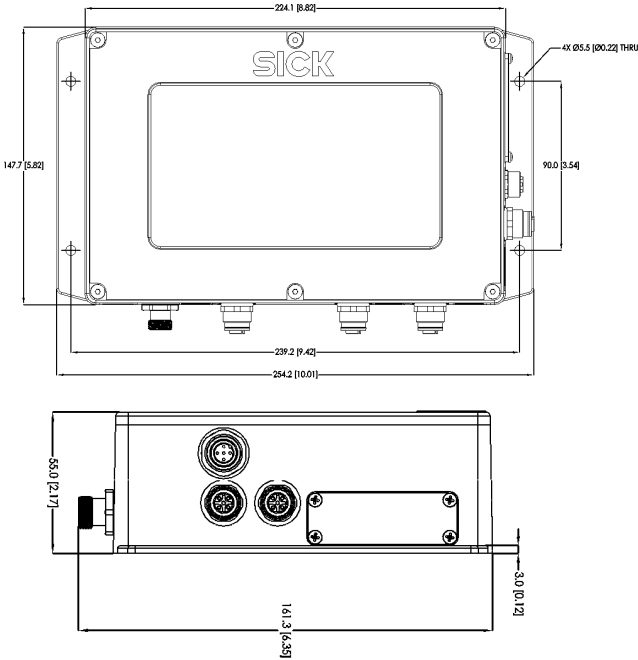

Dimensional drawing (Dimensions in mm (inch))