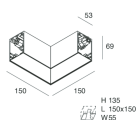

HERO: MOD.CIECO ANG.SX 150 BIA

108677.01