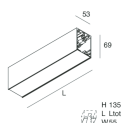

HERO: MOD.CIECO 1120 BIA

108679.01