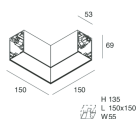

HERO: MOD.CIECO ANG.DX 150 BIA

108678.01