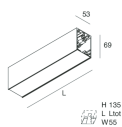

COMPLETION ACCESSORIES

HERO: MOD.CIECO 250 BIA

108676.01