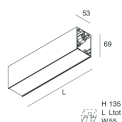

HERO: MOD.CIECO 1400 BIA

108680.01