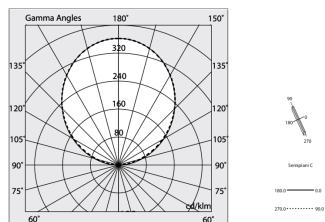

HERO B

1087B4.01

novalux
ITALIAN LIGHTING DESIGN SINCE 1948

Features

Use: Indoor
Type of installation: SUSPENDED
Emission: INDIRECT
Optics: OPAL
Colour: WHITE
Dimming: ON/OFF
Emergency: NO
L: 1120mm
A: 53mm
H: 92mm
Made in: ITALY
Warranty: 5 years
Weight: 4kg