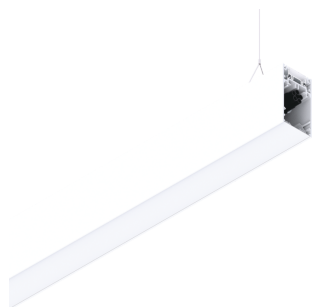

HERO B

1087B4.01

novalux
ITALIAN LIGHTING DESIGN SINCE 1948

Features

Use: Indoor
Type of installation: SUSPENDED
Emission: INDIRECT
Optics: OPAL
Colour: WHITE
Dimming: ON/OFF
Emergency: NO
L: 1120mm
A: 53mm
H: 92mm
Made in: ITALY
Warranty: 5 years
Weight: 4kg

Tech data

Luminaire input power: 20W
Luminaire luminous flux: 2123lm
IP: 40
Insulation class: I
Supply voltage: 220-240V 50/60Hz
SELV: Si

Source

Light source: LED
Source power: 18W
Colour temperature: 3000K
CRI: >90
Colour tolerance: 3 Step MacAdam
LED lifespan: 50000h L80 B20