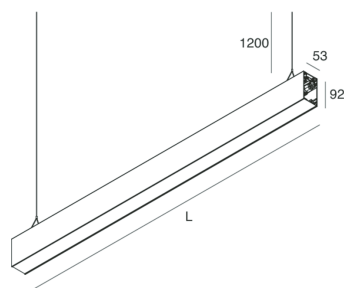

HERO B

1087B4.01

novalux
ITALIAN LIGHTING DESIGN SINCE 1948

Features

Use: Indoor
Type of installation: SUSPENDED
Emission: INDIRECT
Optics: OPAL
Colour: WHITE
Dimming: ON/OFF
Emergency: NO
L: 1120mm
A: 53mm
H: 92mm
Made in: ITALY
Warranty: 5 years
Weight: 4kg