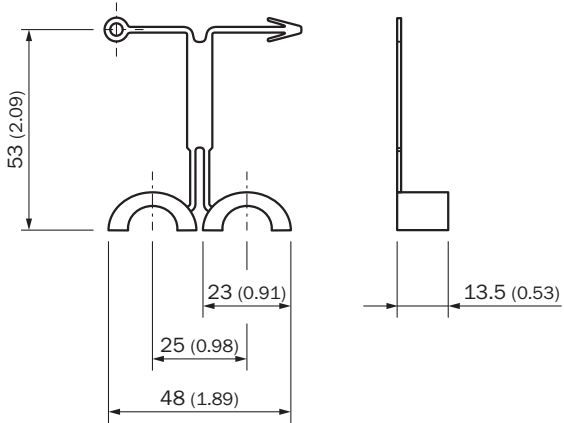

### Detailed technical data

#### Technical specifications

<b>Connection type head A</b>	M12
<b>Shielding</b>	Unshielded
<b>Note</b>	Used to minimize cable tampering. A cable sheath provides visible indication when the cable has been removed or changed.
<b>Description</b>	10 pieces are included with delivery

### Dimensional drawing (Dimensions in mm (inch))