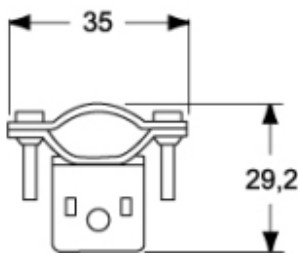

#### Packaging Information

**Packaging weight** 0,22 kg  
**Packaging description** Carton box  
**Packaging quantity** 10 Pcs  
**Packaging EAN code** 8015747098915  
**Sub-packaging length** 90,00 mm  
**Sub-packaging height** 66,00 mm  
**Sub-packaging width** 110,00 mm  
**Sub-packaging weight** 0,02 kg  
**Sub-packaging volume** 0,65 dm<sup>3</sup>  
**Sub-packaging description** Plastic bag  
**Sub-packaging quantity** 1 Pcs  
**Sub-packaging EAN barcode** 8015747038089

## Catalogue drawings

## Notes

Dimensions shown in mm are not binding and may be changed without notice.

---