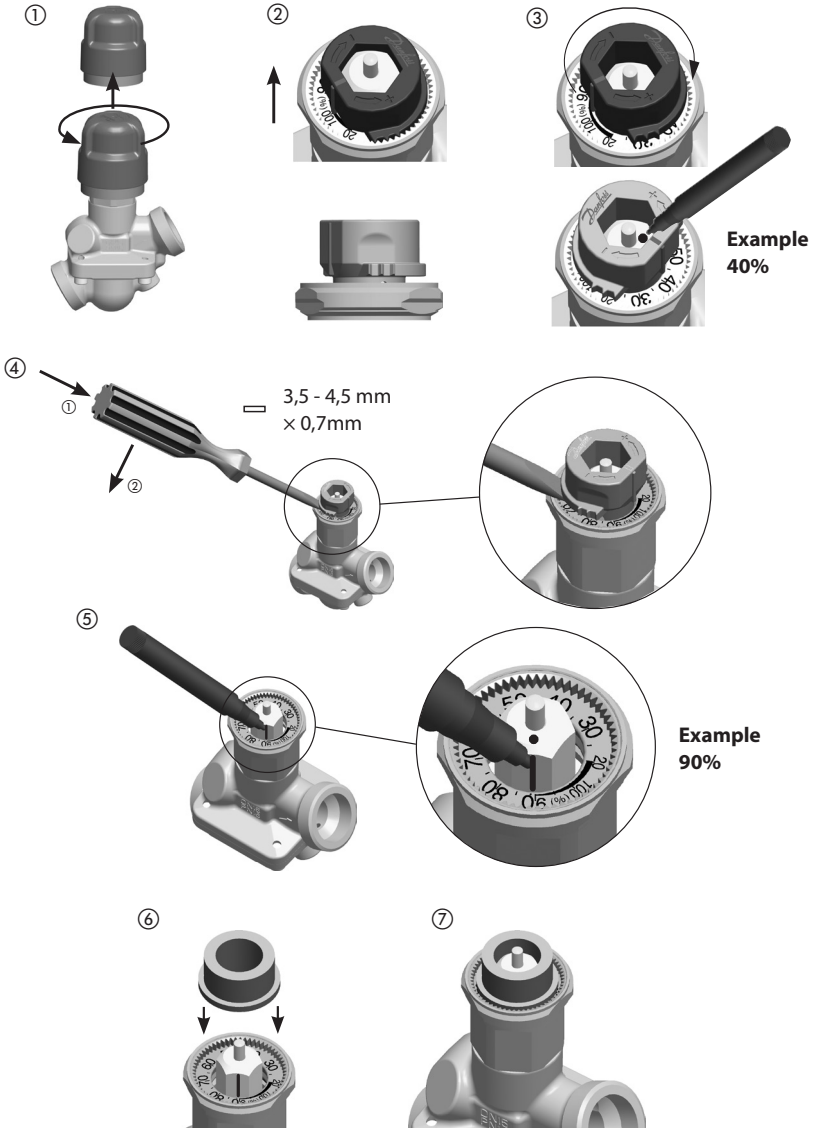

Installation Guide

Locking ring AB-QM (DN10-32)

Installation Guide Locking ring AB-QM (DN10-32)

Presetting the valve when locking ring is mounted