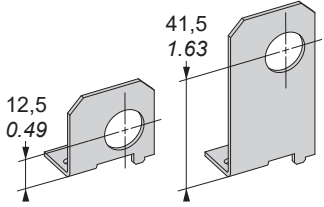

UK Importer
 Schneider Electric Ltd, Stafford Park5,
 Telford, TF3 3 BL, UK

**UK
CA**

mm
in

230 uL u 171
9.05 uL u 6.73

Bmm
in**C**mm
in

D

E