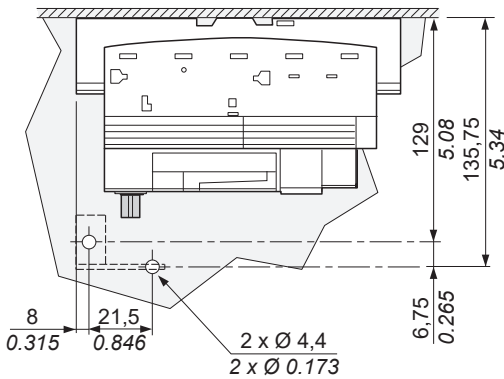

UK Importer
 Schneider Electric Ltd, Stafford Park5,
 Telford, TF3 3 BL, UK

**UK
CA**

mm
in

230 uL u 171
9.05 uL u 6.73

Bmm
in**C**mm
in

D

E