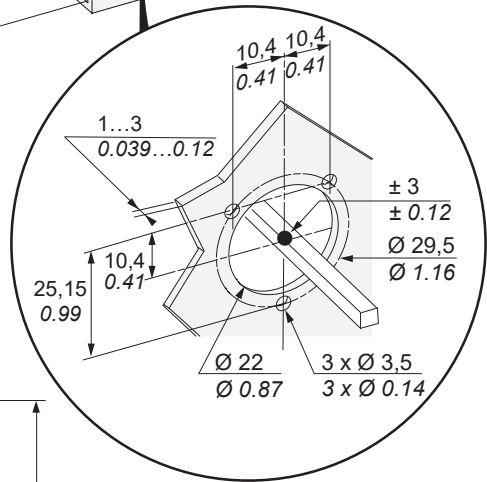

UK Importer
 Schneider Electric Ltd, Stafford Park5,
 Telford, TF3 3 BL, UK

**UK
CA**

mm
in

230 uL u 171
9.05 uL u 6.73

Bmm
in**C**mm
in

D

E