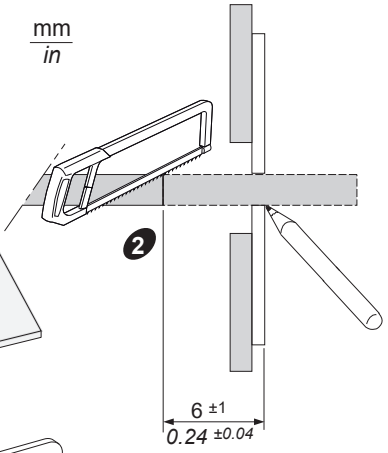

UK Importer
 Schneider Electric Ltd, Stafford Park5,
 Telford, TF3 3 BL, UK

**UK
CA**

mm
in

230 uL u 171
9.05 uL u 6.73

Bmm
in**C**mm
in

D

E