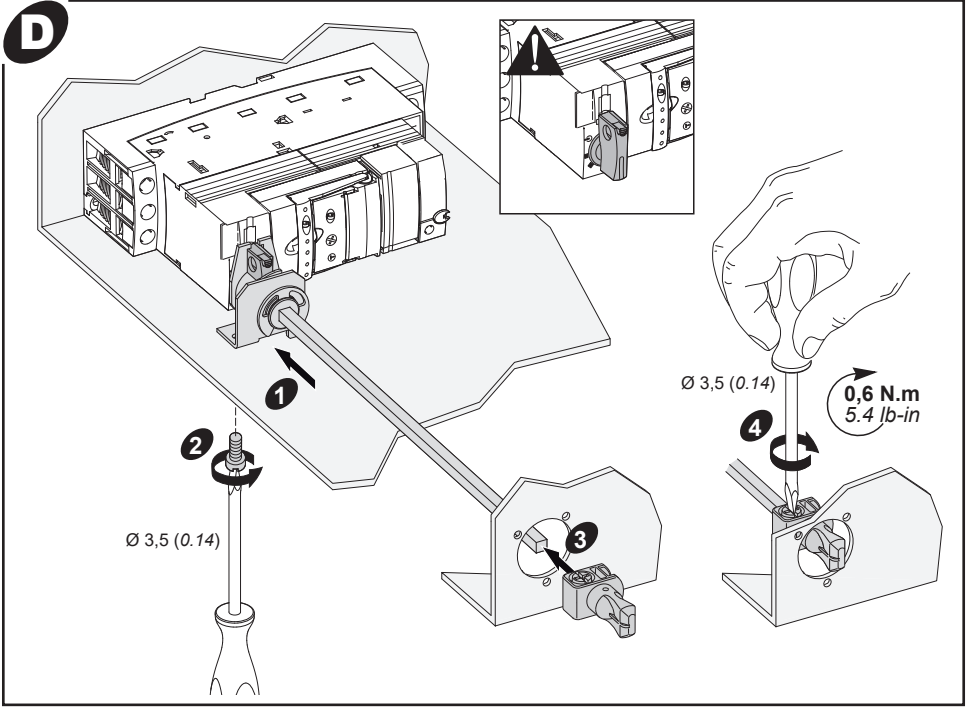

UK Importer
 Schneider Electric Ltd, Stafford Park5,
 Telford, TF3 3 BL, UK

**UK
CA**

mm
in

230 uL u 171
9.05 uL u 6.73

Bmm
in**C**mm
in

D

E