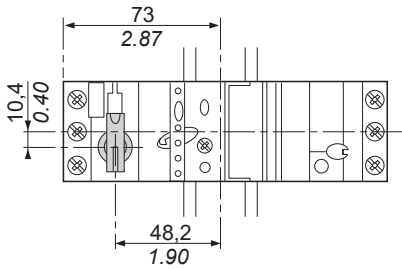

UK Importer
 Schneider Electric Ltd, Stafford Park5,
 Telford, TF3 3 BL, UK

**UK
CA**

mm
in

230 uL u 171
9.05 uL u 6.73

Bmm
in**C**mm
in

D

E