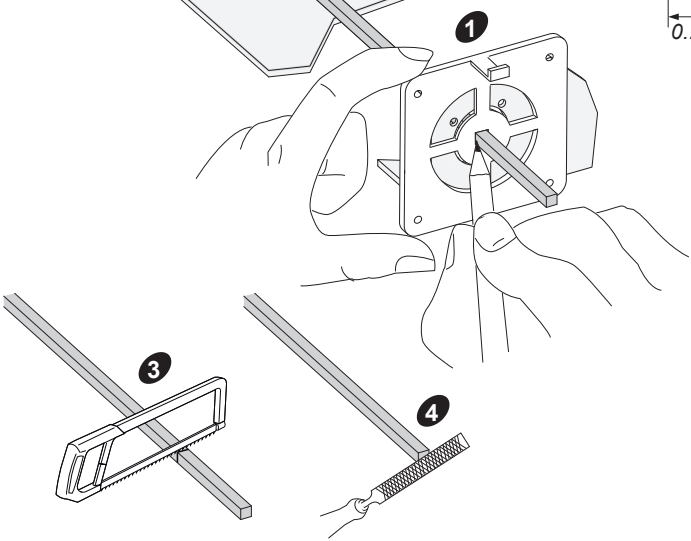

UK Importer
 Schneider Electric Ltd, Stafford Park5,
 Telford, TF3 3 BL, UK

**UK
CA**

mm
in

230 uL u 171
9.05 uL u 6.73

Bmm
in**C**mm
in

D

E