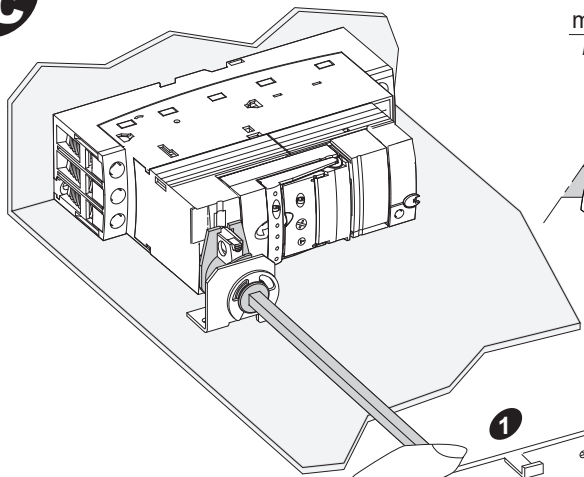

UK Importer
 Schneider Electric Ltd, Stafford Park5,
 Telford, TF3 3 BL, UK

**UK
CA**

mm
in

230 uL u 171
9.05 uL u 6.73

Bmm
in**C**mm
in

D

E