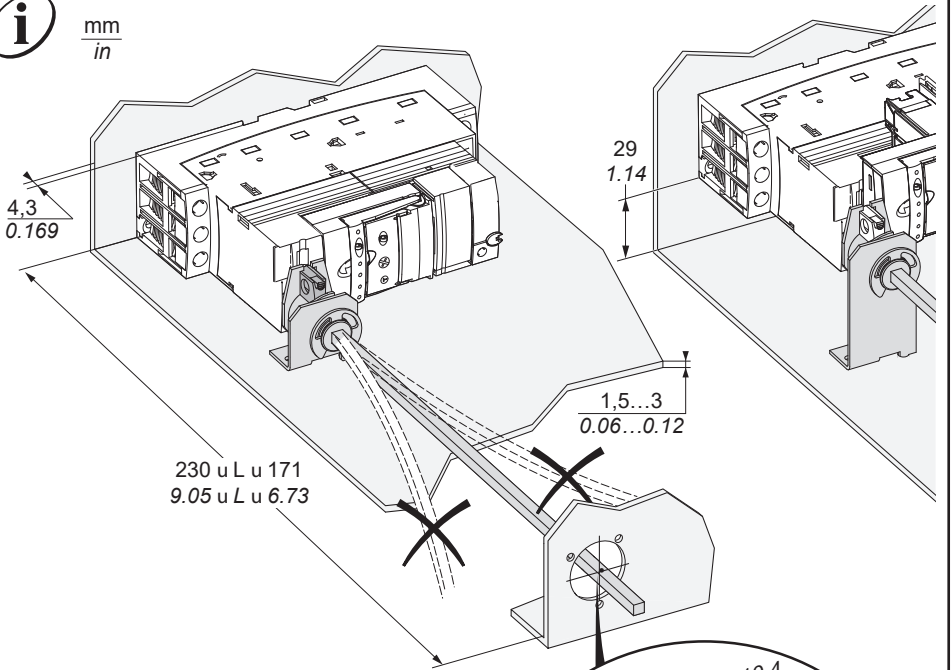

UK Importer
 Schneider Electric Ltd, Stafford Park5,
 Telford, TF3 3 BL, UK

**UK
CA**

mm
in

230 uL u 171
9.05 uL u 6.73

Bmm
in**C**mm
in

D

E