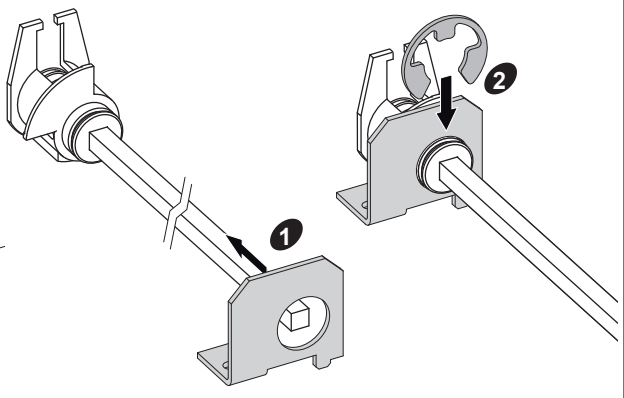

UK Importer
 Schneider Electric Ltd, Stafford Park5,
 Telford, TF3 3 BL, UK

**UK
CA**

mm
in

230 uL u 171
9.05 uL u 6.73

Bmm
in**C**mm
in

D

E