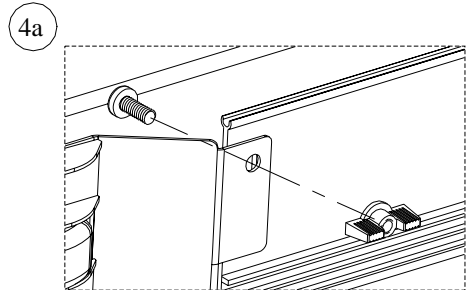

FOR USE WITH PANDUIT
FIBERRUNNER 6x4
ROUTING SYSTEM

ADAPTER FROM 6x4 **FIBERRUNNER** TO WARREN & BROWN 8x4 LIGHTPATH*

Part Number: FRWBS68

INSTALLATION INSTRUCTIONS

Panduit Corp. 2002

Printed in U.S.A.

Note: If mounting holes are not present, drill 9/32" DIA. hole to accept mounting hardware. (Typical: 4 Places)