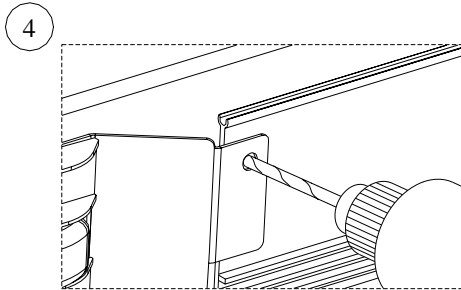

FOR USE WITH PANDUIT
FIBERRUNNER 6x4
ROUTING SYSTEM

ADAPTER FROM 6x4 **FIBERRUNNER** TO WARREN & BROWN 8x4 LIGHTPATH*

Part Number: FRWBS68

INSTALLATION INSTRUCTIONS

Panduit Corp. 2002

Printed in U.S.A.

Note: If mounting holes are not present, drill 9/32" DIA. hole to accept mounting hardware. (Typical: 4 Places)