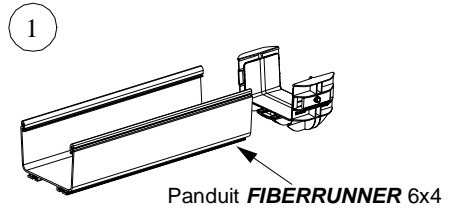

FOR USE WITH PANDUIT
FIBERRUNNER 6x4
ROUTING SYSTEM

ADAPTER FROM 6x4 **FIBERRUNNER** TO WARREN & BROWN 8x4 LIGHTPATH*

Part Number: FRWBS68

INSTALLATION INSTRUCTIONS

Panduit Corp. 2002

Printed in U.S.A.

Note: If mounting holes are not present, drill 9/32" DIA. hole to accept mounting hardware. (Typical: 4 Places)