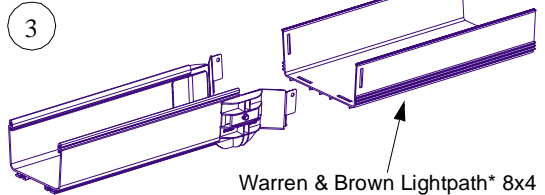

FOR USE WITH PANDUIT
FIBERRUNNER 6x4
ROUTING SYSTEM

ADAPTER FROM 6x4 **FIBERRUNNER** TO WARREN & BROWN 8x4 LIGHTPATH*

Part Number: FRWBS68

INSTALLATION INSTRUCTIONS

Panduit Corp. 2002

Printed in U.S.A.

Note: If mounting holes are not present, drill 9/32" DIA. hole to accept mounting hardware. (Typical: 4 Places)