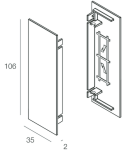

RECTA

111411.20

novalux
ITALIAN LIGHTING DESIGN SINCE 1948

COMPLETION ACCESSORIES

RECTA: COPPIA TESTATE CF

111428.20