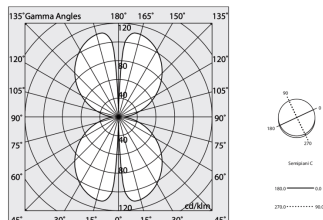

Novalux S.r.l. via Marzabotto, 2 40050 Funo di Argelato (BO) Italy
Tel: +39 051 860558 · Fax +39 051 6647859 · Mail: info@novalux.it · VAT number 00536541204 · novalux.com
Company subject to the management and coordination by SLV GmbH

This technical data sheet is owned by Novalux S.r.l., all rights reserved. Novalux S.r.l. reserves the right to make changes without prior notice.