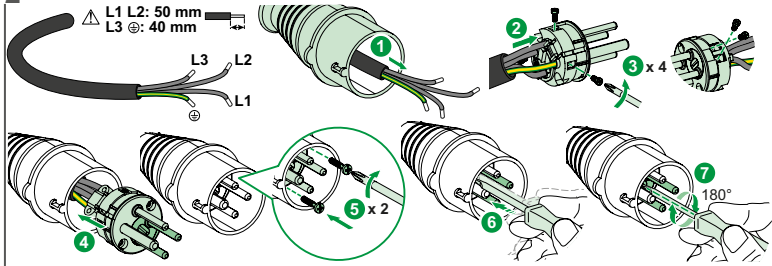

1

2

⚠ ⚠ DANGER

HAZARD OF ELECTRIC SHOCK, EXPLOSION OR ARC FLASH

- Turn off all power supplying this device before working on it.
 - Use a voltage tester with a suitable rated voltage, in order to check that all active conductors aren't energized.
- Failure to follow these instructions will result in death or serious injury.

2

EN Danger

Installation by electricians only

Wear cut-resistant gloves

Schneider Electric Industries SAS
 35, rue Joseph Monier
 CS 30323
 F - 92506 Rueil Malmaison Cedex

www.se.com

GEX6503301-00

Қазақстан Республикасында ресми жеткізуші: