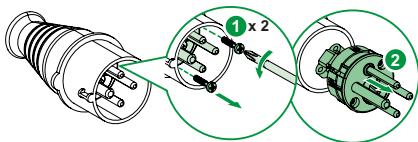

1

2

⚠ ⚠ DANGER

HAZARD OF ELECTRIC SHOCK, EXPLOSION OR ARC FLASH

- Turn off all power supplying this device before working on it.
 - Use a voltage tester with a suitable rated voltage, in order to check that all active conductors aren't energized.
- Failure to follow these instructions will result in death or serious injury.

2

EN Danger

Installation by electricians only

Wear cut-resistant gloves

Schneider Electric Industries SAS
 35, rue Joseph Monier
 CS 30323
 F - 92506 Rueil Malmaison Cedex

www.se.com

GEX6503301-00

Қазақстан Республикасында ресми жеткізуші: