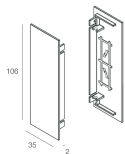

RECTA

111403.01

novalux
ITALIAN LIGHTING DESIGN SINCE 1948

COMPLETION ACCESSORIES

RECTA: COPPIA TESTATE BI

111428.01