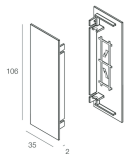

RECTA

111417.02

novalux
ITALIAN LIGHTING DESIGN SINCE 1948

COMPLETION ACCESSORIES

RECTA: COPPIA TESTATE NE

111428.02