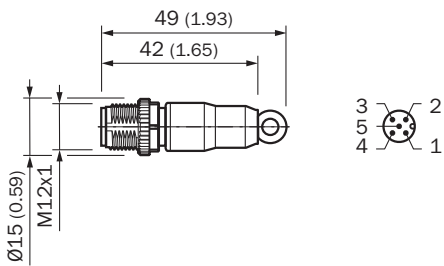

ETIM 5.0	EC000830
ETIM 6.0	EC000830
ETIM 7.0	EC003249
ETIM 8.0	EC003249

Dimensional drawing (Dimensions in mm (inch))