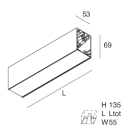

COMPLETION ACCESSORIES

HERO: MOD.CIECO 250 CAP

108676.21