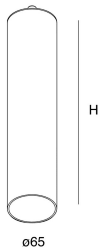

TUBO

111103.01

novalux
ITALIAN LIGHTING DESIGN SINCE 1948

Features

Use: Indoor
Type of installation: SUSPENDED, CEILING MOUNTED
Emission: DIRECT
Optics: SPOT
Colour: WHITE
Dimming: ON/OFF
Emergency: NO
H: 500mm
ø: Ø65
Made in: ITALY
Warranty: 5 years
Weight: 1.25kg

Tech data

IP: 20
Insulation class: I
Supply voltage: 220-240V 50/60Hz

Source

Fitting: GU10
Source power: 50W

Compliance

CEI EN 60598-1:2015 + A11:2009. IEC 60598-2:2015 2-1

[View more product info](#)

Novalux S.r.l. via Marzabotto, 2 40050 Funo di Argelato (BO) Italy
Tel: +39 051 860558 · Fax +39 051 6647859 · Mail: info@novalux.it · VAT number 00536541204 · novalux.com
Company subject to the management and coordination by SLV GmbH