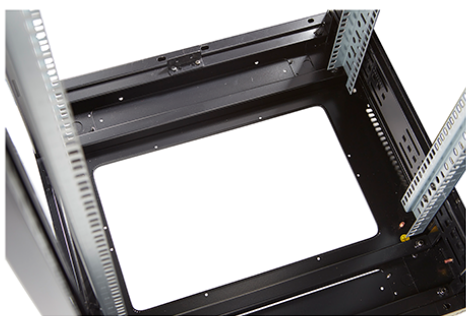

### Images du produit

Four-way brush entry roof panel

Quick-slam latch side panels

Swing handle glass front door

Steel rear door

Large base entry

High-density vertical cable management

Environ CR800 Baie 24U 800x600 mm Porte en Verre (A) Porte en Acier (F), Deux Panneaux, Avant/M...