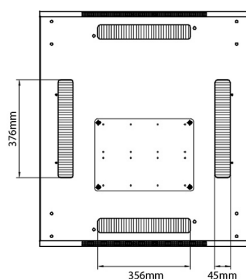

### Dessins de produits

Front

Side

Rear

Roof

Base

#### Base Cut Out Dimensions

580 mm Wide

by

276 mm Deep (600 mm deep rack)

476 mm Deep (800 mm deep rack)

676 mm Deep (1000 mm deep rack)