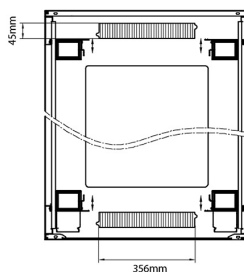

### Dessins de produits

Front

Side

Rear

Roof

Base

#### Base Cut Out Dimensions

580 mm Wide

by

276 mm Deep (600 mm deep rack)

476 mm Deep (800 mm deep rack)

676 mm Deep (1000 mm deep rack)