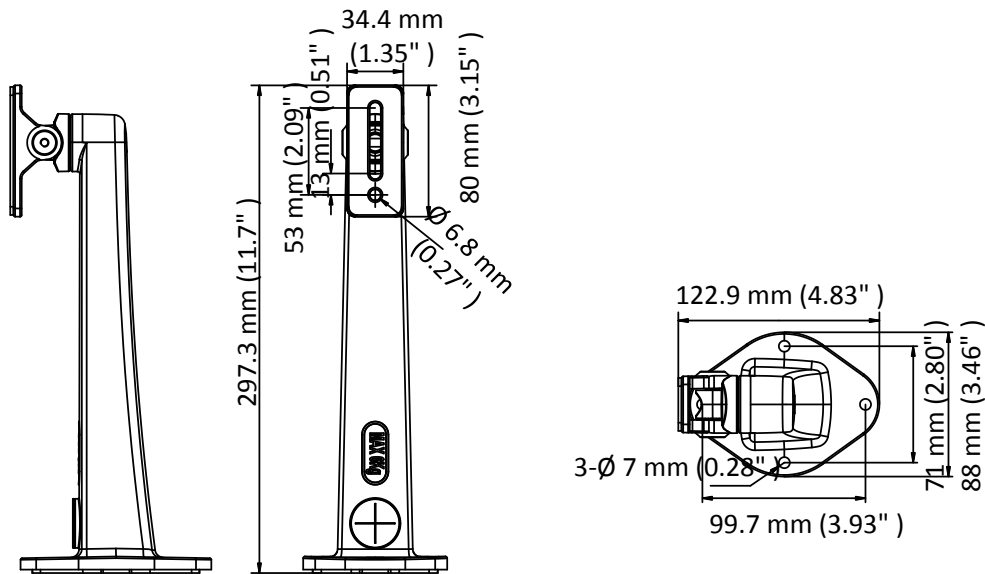

DS-1293ZJ-P

Wall Mount

Feature

- Aluminum alloy with surface spray treatment
- Cable hole design facilitates cable routing
- Applies to both indoor conditions and outdoor conditions

Dimension

Available Model

DS-1293ZJ-P

Parameter

Model	DS-1293ZJ-P
Parameters	Wall Mount
Appearance	Platinum Gray
Material	Aluminum Alloy
Dimension	122.9 mm × 88 mm × 297.3 mm (4.83" × 3.46" × 11.7")
Weight	Approx. 473 g (1.04 lb.)

Note

- The mount should be installed on the flat surface.
- The waterproofing measures are necessary for the outdoor application.
- The wall must be capable of supporting at least 3 times as much as the total weight of the camera, and the mount.
- The maximum load capacity of the mount is 6 kg (13.2 lb.).