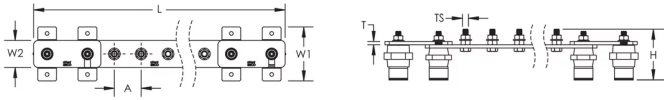

Unit Weight: 7,23-kg

ADDITIONAL PRODUCT DETAILS

Tinned finish is 8 microns according to ASTM B545 Service Class "C" for corrosive environments.

DIAGRAMS

AVERTISSEMENT

Les produits nVent doivent être installés et utilisés conformément aux consignes figurant dans les fiches d'instructions et les documents de formation des produits nVent. Les fiches d'instructions sont disponibles à l'adresse suivante: www.nvent.com et auprès de votre représentant du service client nVent. Une mauvaise installation, une utilisation incorrecte, une application erronée ou toute autre forme de non-respect scrupuleux des instructions et avertissements de nVent peuvent entraîner un dysfonctionnement du produit, des dommages matériels, des lésions corporelles graves et le décès et/ou annuler votre garantie.

Amérique du Nord

+1.800.753.9221

Option 1 – Customer Care

Option 2 – Technical Support

Europe

Netherlands:

+31 800-0200135

France:

+33 800 901 793

Europe

Germany:

800 1890272

Other Countries:

+31 13 5835404