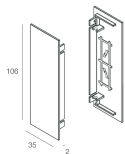

RECTA

111404.01

novalux
ITALIAN LIGHTING DESIGN SINCE 1948

COMPLETION ACCESSORIES

RECTA: COPPIA TESTATE BI

111428.01