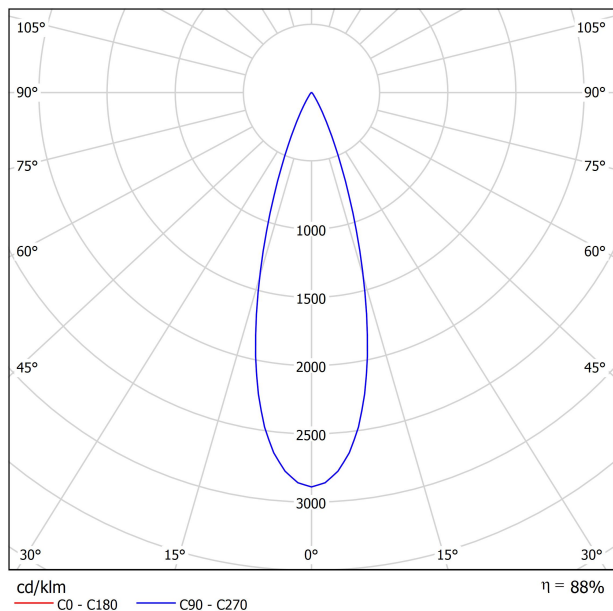

DIAGRAMME POLAIRE

DIAGRAMME CONIQUE

MINIMAL TRACK

ARKOSLIGHT®

MINIMAL TRACK 24V Profile 2m A384-02-00- | N |

CE

MINIMAL TRACK 24V Rubber Cable n x 1m A384-00-01- | N |

n = Total Length of System. 24V | Max. 4A CE III