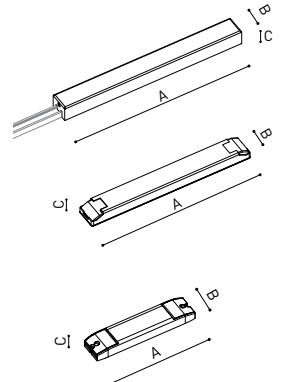

MINIMAL TRACK 24V Corner 90° 1 Plane A384-00-02- | N |

Cable Length = 35mm.

MINIMAL TRACK 24V End Cap A384-00-05- | N |

MINIMAL TRACK 24V Corner 90° 1 Plane Rounded A384-00-03- | N |

Cable Length = 35mm.

MINIMAL TRACK 24V Connection Box A384-00-06- | N |

MINIMAL TRACK 24V Corner 90° 2 Planes A384-00-04- | N |

Cable Length = 100mm.

			P	V	D (A x B x C)
MINIMAL TRACK 24V Power Supply Box	ON/OFF	A384-00-07- NT	40W	24V	280 x 30 x 24mm
		A384-00-08- NT	100W	24V	280 x 30 x 24mm
220 / 240 V ~		Included ON/OFF 24Vdc Power Supply.			
MINIMAL TRACK 24V Remote Power Supply	ON/OFF	0434-01-37	60W	24V	180 x 52 x 30mm
		0433-10-22	100W	24V	295 x 43 x 30mm
220 / 240 V ~					
MINIMAL TRACK 24V Remote Constant Voltage Dimmer		0433-01-32	DALI/PUSH	24V	181 x 42 x 20mm
		0433-01-33	CASAMBI	24V	172 x 42 x 20mm
		0434-01-64	WIFI	24V	105 x 44 x 23mm
24V					