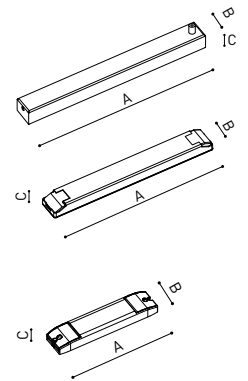

n = Total Length of System.

24V | Max. 4A

MINIMAL TRACK 24V Suspension Straight Joiner

A400-00-02- | N |

MINIMAL TRACK 24V Suspension Kit

A400-02-04- | N |

MINIMAL TRACK 24V Suspension Corner 90°

A400-00-03- | N |

Cable Length = 85mm.

MINIMAL TRACK 24V Suspension End Caps

A400-00-05- | N |

Two End Caps Included

			P	V	D (A x B x C)
MINIMAL TRACK 24V Suspension Power Supply Box	ON/OFF	A400-00-06- NT	40W	24V	280 x 30 x 36mm
	220 / 240V ~	A400-00-07- NT	100W	24V	280 x 30 x 36mm
					Included ON/OFF 24Vdc Power Supply
MINIMAL TRACK 24V Remote Power Supply	ON/OFF	0434-01-37	60W	24V	180 x 52 x 30mm
	220 / 240V ~	0433-10-22	100W	24V	295 x 43 x 30mm
MINIMAL TRACK 24V Remote Constant Voltage Dimmer		0433-01-32	DALI/PUSH	24V	181 x 42 x 20mm
		0433-01-33	CASAMBI	24V	172 x 42 x 20mm
		0434-01-64	WIFI	24V	105 x 44 x 23mm

24V

DROP VOLTAGE TABLE

POWER (W)	CABLE SECTION (mm ²)	CABLE LENGTH (m)			
		<5	<10	<20	<30
40	0,75	30	30	30	30
	1,5	30	30	30	30
60	0,75	30	30	20	10
	1,5	30	30	30	20
100	0,75	20	10	X	X
	1,5	20	20	10	X

COLOUR | N ■ RAL 9005 | DIM OPTIONS PLEASE CONSULT