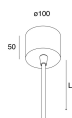

Features

Use: Indoor
 Type of installation: WALL, SUSPENDED, CEILING MOUNTED
 Emission: DIRECT
 Optics: OPAL
 Colour: WHITE
 Dimming: PUSH, DALI
 Emergency: NO
 L: 1200mm
 A: 1200mm
 H: 90mm
 Made in: ITALY
 Warranty: 5 years
 Weight: 28kg

[View more product info](#)

MOUNTING ACCESSORIES

ROTO: ALIMENTAZIONE L1200 5P. BIA.

104424.01

ROTO: ALIMENTAZIONE L3000 5P. BIA.

104426.01

ROTO: D=1200 KIT 4 SOSP. L3000

104429.99