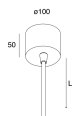

Features

Use: Indoor
 Type of installation: WALL, SUSPENDED, CEILING MOUNTED
 Emission: DIRECT
 Optics: OPAL
 Colour: WHITE
 Dimming: PUSH, DALI
 Emergency: NO
 L: 1200mm
 A: 1200mm
 H: 90mm
 Made in: ITALY
 Warranty: 5 years
 Weight: 28kg

[View more product info](#)

MOUNTING ACCESSORIES

ROTO: ALIMENTAZIONE L1200 5P. BIA.

104424.01

ROTO: ALIMENTAZIONE L3000 5P. BIA.

104426.01

ROTO: D=1200 KIT 4 SOSP. L3000

104429.99