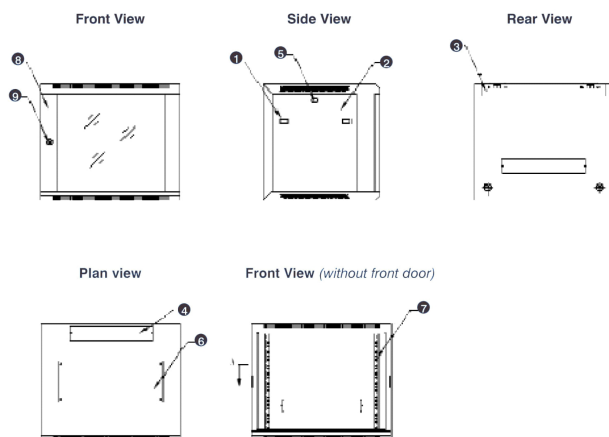

Images du produit

- Aesthetically pleasing design with framed glass front door

- Lockable, quick release side panels, for maximum access into cabinet

- Cable entry cut out in top and base

- Angled vented roof

- Adjustable 19" mounting profiles

Coffret Muraux 12U 500 mm de Profondeur Noir Emballées à Plat

Référence du produit: WBF12.5SGB

Vue éclatée

- ① Frame
- ② Side panel
- ③ Mounting panel
- ④ Cable entry cover, removeable
- ⑤ Side key lock
- ⑥ Fan cover, removeable
- ⑦ Mounting profile
- ⑧ Front door
- ⑨ Front door key lock
- ⑩ Slam latch lock

- ① Slam latch lock
- ② Side panel
- ③ Mounting panel
- ④ Cable entry cover, removeable
- ⑤ Side key lock
- ⑥ Fan cover, removeable
- ⑦ Mounting profile
- ⑧ Front door
- ⑨ Front door key lock

Dessins de produits