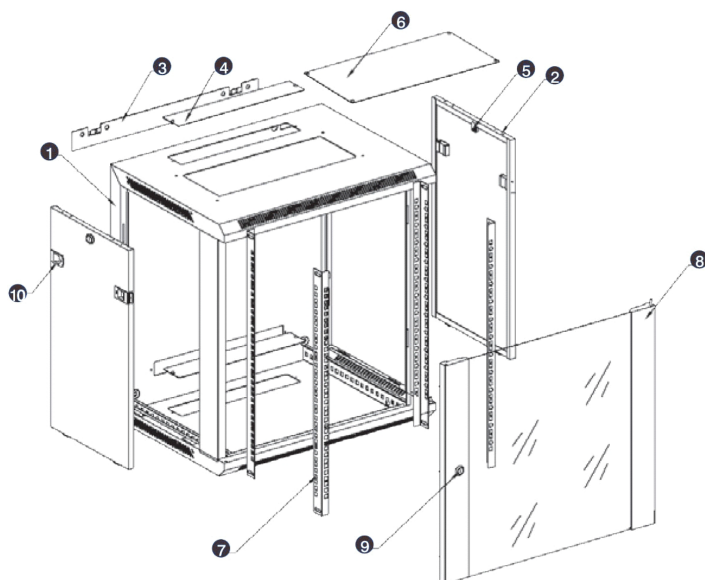

Images du produit

- Aesthetically pleasing design with framed glass front door

- Lockable, quick release side panels, for maximum access into cabinet

- Cable entry cut out in top and base

- Angled vented roof

- Adjustable 19" mounting profiles

Coffret Muraux 12U 500 mm de Profondeur Noir Emballées à Plat

Référence du produit: WBF12.5SGB

Vue éclatée

- ① Frame
- ② Side panel
- ③ Mounting panel
- ④ Cable entry cover, removeable
- ⑤ Side key lock
- ⑥ Fan cover, removeable
- ⑦ Mounting profile
- ⑧ Front door
- ⑨ Front door key lock
- ⑩ Slam latch lock