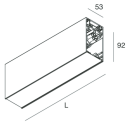

HERO B

1087B8.02

novalux
ITALIAN LIGHTING DESIGN SINCE 1948

COMPLETION ACCESSORIES

HERO B: MOD.CIECO 250 NE

1087A3.02