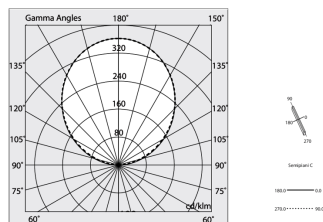

HERO B

1087B8.02

novalux

ITALIAN LIGHTING DESIGN SINCE 1948

Features

Use: Indoor
Type of installation: SUSPENDED
Emission: INDIRECT
Optics: OPAL
Colour: BLACK
Dimming: DALI
Emergency: NO
L: 1120mm
A: 53mm
H: 92mm
Made in: ITALY
Warranty: 5 years
Weight: 4kg