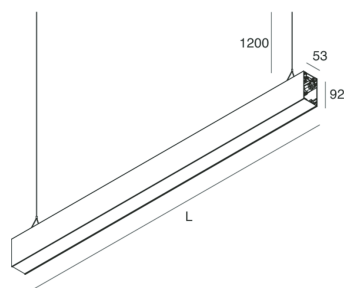

HERO B

1087B8.02

novalux

ITALIAN LIGHTING DESIGN SINCE 1948

Features

Use: Indoor
Type of installation: SUSPENDED
Emission: INDIRECT
Optics: OPAL
Colour: BLACK
Dimming: DALI
Emergency: NO
L: 1120mm
A: 53mm
H: 92mm
Made in: ITALY
Warranty: 5 years
Weight: 4kg