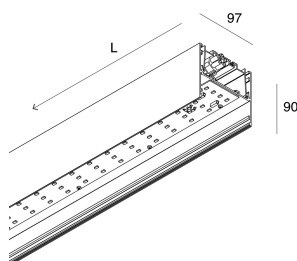

LUCKY MAXI

106205.02 + 106220.99

novalux

ITALIAN LIGHTING DESIGN SINCE 1948

Features

Use: Indoor
Type of installation: SUSPENDED, CEILING MOUNTED
Emission: DIRECT
Optics: OPAL
Colour: BLACK
Dimming: ON/OFF
Emergency: NO
L: 1800mm
A: 97mm
H: 90mm
Made in: ITALY
Warranty: 5 years
Weight: 6.5kg