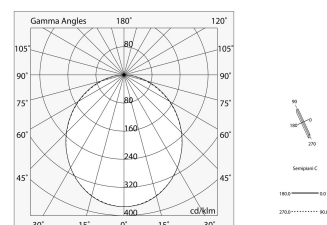

LUCKY MAXI

106205.02 + 106220.99

novalux

ITALIAN LIGHTING DESIGN SINCE 1948

Features

Use: Indoor
Type of installation: SUSPENDED, CEILING MOUNTED
Emission: DIRECT
Optics: OPAL
Colour: BLACK
Dimming: ON/OFF
Emergency: NO
L: 1800mm
A: 97mm
H: 90mm
Made in: ITALY
Warranty: 5 years
Weight: 6.5kg

Tech data

Luminaire input power: 61.25W
Luminaire luminous flux: 3356lm
IP: 40
Insulation class: I
Supply voltage: 220-240V 50/60Hz
SELV: Si

Source

Light source: LED
Source power: 54W
Source luminous flux: 7560lm
Colour temperature: 4000K
CRI: >90
Colour tolerance: 3 Step MacAdam
LED lifespan: 50000h L80 B20

Compliance

CEI EN 60598-1:2015 + A11:2009. IEC 60598-2:2015 2-1

Standards

Photobiological risk: RISK GROUP 0 Certified fixture in EXEMPT GROUP, in accordance with CEI EN 62471:2010-01, IEC TR 62778:2014.

CAM edilizia: The product complies with the requirements for public buildings, ministerial decree of 23rd June 2022 n.256.

[View more product info](#)

Novalux S.r.l. via Marzabotto, 2 40050 Funo di Argelato (BO) Italy
Tel: +39 051 860558 · Fax +39 051 6647859 · Mail: info@novalux.it · VAT number 00536541204 · novalux.com
Company subject to the management and coordination by SLV GmbH

This technical data sheet is owned by Novalux S.r.l., all rights reserved. Novalux S.r.l. reserves the right to make changes without prior notice.