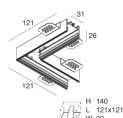

This technical data sheet is owned by Novalux S.r.l., all rights reserved. Novalux S.r.l. reserves the right to make changes without prior notice.

P-30 PCB

1058B3.01

novalux
ITALIAN LIGHTING DESIGN SINCE 1948

COMPLETION ACCESSORIES

P-30: COPPIA TESTATE STRIP/INCASSO BIA

103316.01

P-30: ANGOLO L INCASSO BIANCO

103328.01

P-30: COVER ANGOLO L BIANCO

103329.01

P-30: ANGOLO T INCASSO BIANCO