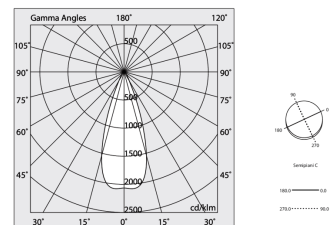

P-30 PCB

1058B3.01

novalux
ITALIAN LIGHTING DESIGN SINCE 1948

Features

Use: Indoor
Type of installation: RECESSED INTO PLASTERBOARD
Emission: ADJUSTABLE
Optics: SPOT
Beam: 34°
Colour: WHITE
Dimming: ON/OFF
Emergency: NO
L: 800mm
A: 31mm
H: 31mm
Made in: ITALY
Warranty: 5 years