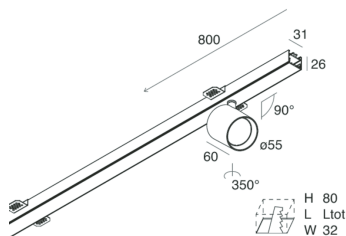

P-30 PCB

1058B3.01

novalux
ITALIAN LIGHTING DESIGN SINCE 1948

Features

Use: Indoor
Type of installation: RECESSED INTO PLASTERBOARD
Emission: ADJUSTABLE
Optics: SPOT
Beam: 34°
Colour: WHITE
Dimming: ON/OFF
Emergency: NO
L: 800mm
A: 31mm
H: 31mm
Made in: ITALY
Warranty: 5 years