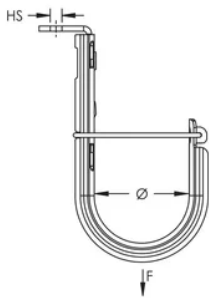

### CARACTÉRISTIQUES DU PRODUIT

Article Number: 181189

Material: Acier

Finish: Prégalvanisé

Diameter: 33,3-mm

Area: 1174 mm<sup>2</sup>

Cable Capacity, Cat 5e: 50

Cable Capacity, Cat 6: 40

Cable Capacity, Cat 6A: 25

Hole Size: 6,3-mm

Static Load: 270 N

## ADDITIONAL PRODUCT DETAILS

---

Non-continuous supports may not exceed spacing of 5' (1.5 m) per TIA 569-C.9.7 and EN 50174-2.

Cable capacity is calculated based on a 70% fill rate.

## DIAGRAMS

---