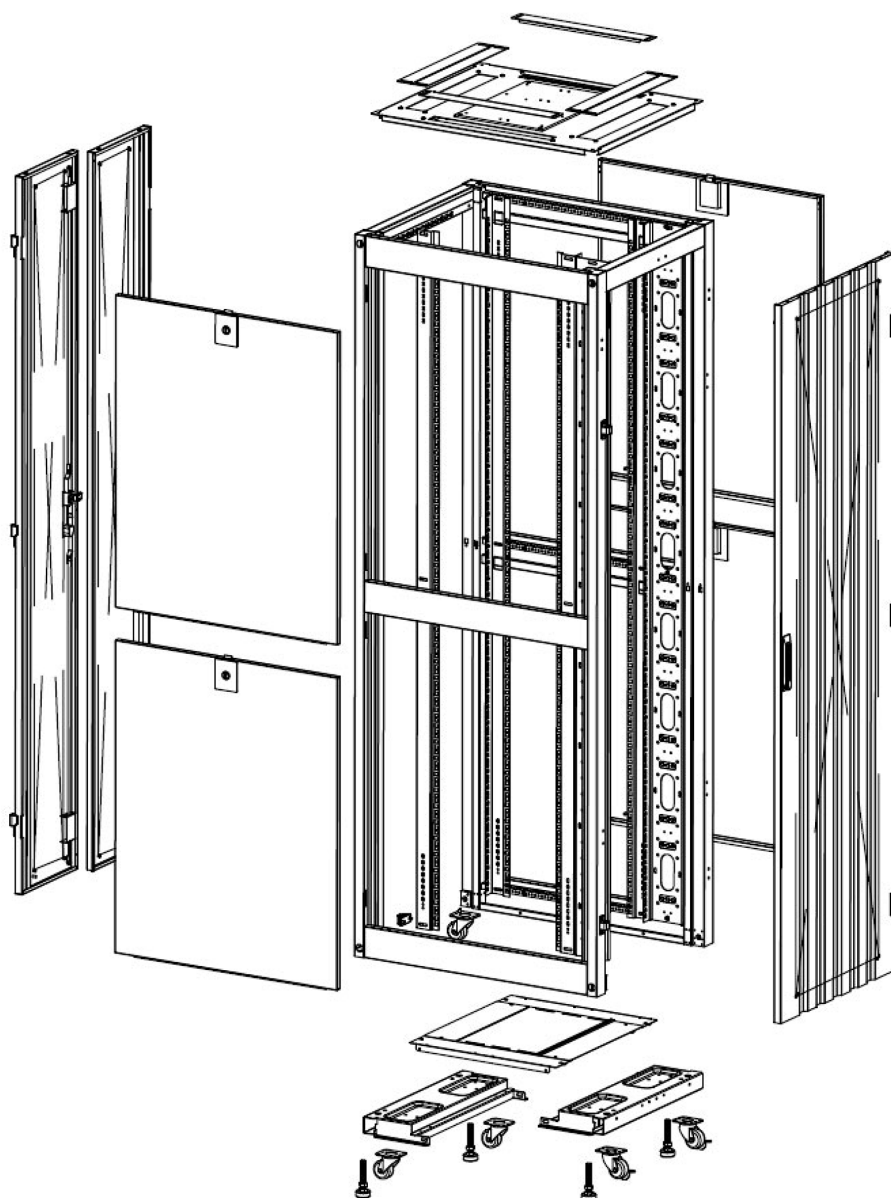

Environ SR600 Baie 47U 600x1000 mm Porte
Ondulé et Ventilé (A) Double Porte Ventilée (F),
De...

Référence du produit: 544-47610-WDBN-BK

excel
without compromise.

Vue éclatée