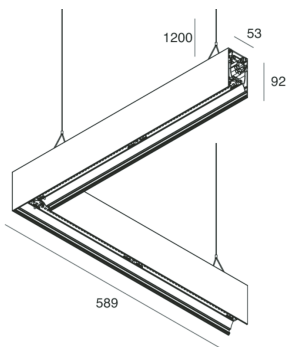

HERO B

108760.01H + 108908.99

novalux
ITALIAN LIGHTING DESIGN SINCE 1948

Features

Use: Indoor
Type of installation: SUSPENDED
Emission: DIRECT/INDIRECT
Optics: OPAL
Colour: WHITE
Dimming: DALI
Emergency: NO
L: 589x589mm
A: 53mm
H: 92mm
Made in: ITALY
Warranty: 5 years
Weight: 3.3kg