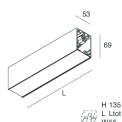

HERO: MOD.CIECO 1400 CAF

108680.20