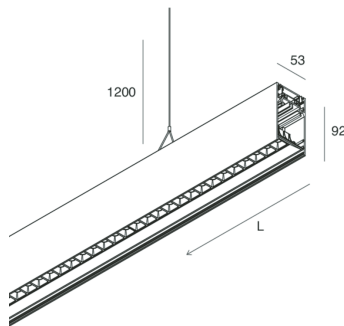

## Features

Use: Indoor  
Type of installation: SUSPENDED  
Emission: DIRECT/INDIRECT  
Optics: MICRO OPTICS  
Colour: CAFFE  
Dimming: ON/OFF  
Emergency: NO  
L: 1428mm  
A: 53mm  
H: 92mm  
Made in: ITALY  
Warranty: 5 years  
Weight: 5kg