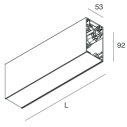

HERO B

108733.20

novalux
ITALIAN LIGHTING DESIGN SINCE 1948

COMPLETION ACCESSORIES

HERO B: MOD.CIECO 250 CAF

1087A3.20