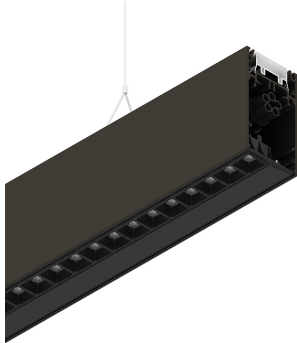

## Features

Use: Indoor  
Type of installation: SUSPENDED  
Emission: DIRECT/INDIRECT  
Optics: MICRO OPTICS  
Colour: CAFFE  
Dimming: ON/OFF  
Emergency: NO  
L: 1428mm  
A: 53mm  
H: 92mm  
Made in: ITALY  
Warranty: 5 years  
Weight: 5kg