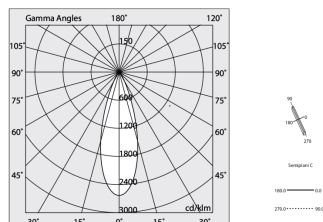

Novalux S.r.l. via Marzabotto, 2 40050 Funo di Argelato (BO) Italy
Tel: +39 051 860558 · Fax +39 051 6647859 · Mail: info@novalux.it · VAT number 00536541204 · novalux.com
Company subject to the management and coordination by SLV GmbH

This technical data sheet is owned by Novalux S.r.l., all rights reserved. Novalux S.r.l. reserves the right to make changes without prior notice.