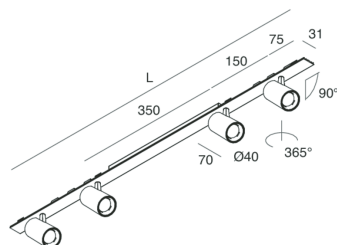

Novalux S.r.l. via Marzabotto, 2 40050 Funo di Argelato (BO) Italy
Tel: +39 051 860558 · Fax +39 051 6647859 · Mail: info@novalux.it · VAT number 00536541204 · novalux.com
Company subject to the management and coordination by SLV GmbH

This technical data sheet is owned by Novalux S.r.l., all rights reserved. Novalux S.r.l. reserves the right to make changes without prior notice.