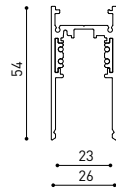

TRACK 48V SURFACE

TRACK 48V SURFACE 1m	A338-11-00-	WT	NT
TRACK 48V SURFACE 2m	A338-12-00-	WT	NT
TRACK 48V SURFACE 3m	A338-13-00-	WT	NT
TRACK 48V SURFACE Corner 90° One Plane	A338-14-00-	WT	NT