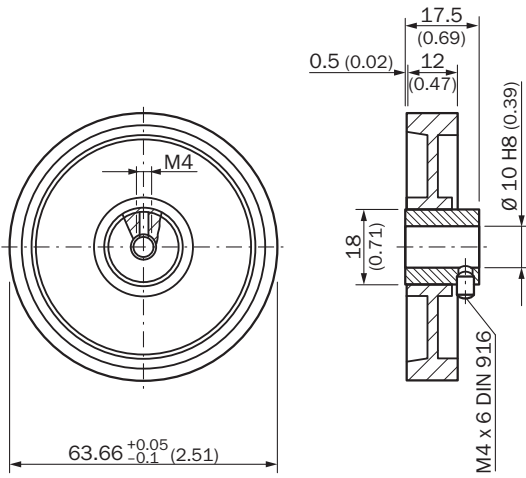

## Detailed technical data

### Technical specifications

<b>Accessory group</b>	Other mounting accessories
<b>Accessory family</b>	Measuring wheels and measuring wheel systems
<b>Description</b>	Measuring wheel with ridged plastic surface (Hytrel) for 10 mm solid shaft, circumference 200 mm
<b>Circumference</b>	200 mm
<b>Surface</b>	Knurled
<b>Thread width</b>	12 mm

Dimensional drawing (Dimensions in mm (inch))