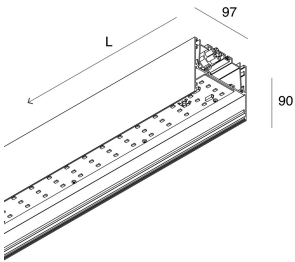

LUCKY MAXI

106212.01 + 106221.99

novalux
ITALIAN LIGHTING DESIGN SINCE 1948

Features

Use: Indoor
Type of installation: SUSPENDED, CEILING MOUNTED
Emission: DIRECT
Optics: OPAL
Colour: WHITE
Dimming: PUSH, DALI
Emergency: NO
L: 2400mm
A: 97mm
H: 90mm
Made in: ITALY
Warranty: 5 years
Weight: 8.8kg