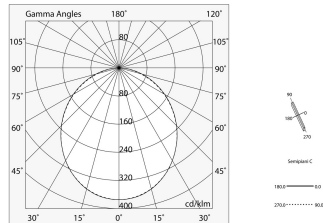

LUCKY MAXI

106212.01 + 106221.99

novalux
ITALIAN LIGHTING DESIGN SINCE 1948

Features

Use: Indoor
Type of installation: SUSPENDED, CEILING MOUNTED
Emission: DIRECT
Optics: OPAL
Colour: WHITE
Dimming: PUSH, DALI
Emergency: NO
L: 2400mm
A: 97mm
H: 90mm
Made in: ITALY
Warranty: 5 years
Weight: 8.8kg