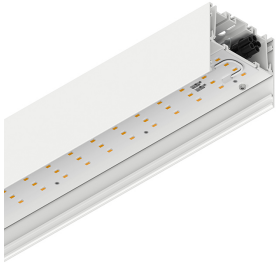

LUCKY MAXI

106212.01 + 106221.99

novalux
ITALIAN LIGHTING DESIGN SINCE 1948

Features

Use: Indoor
Type of installation: SUSPENDED, CEILING MOUNTED
Emission: DIRECT
Optics: OPAL
Colour: WHITE
Dimming: PUSH, DALI
Emergency: NO
L: 2400mm
A: 97mm
H: 90mm
Made in: ITALY
Warranty: 5 years
Weight: 8.8kg

Tech data

Luminaire input power: 82W
Luminaire luminous flux: 4475lm
IP: 40
Insulation class: I
Supply voltage: 220-240V 50/60Hz
SELV: Si

Source

Light source: LED
Source power: 72W
Source luminous flux: 10080lm
Colour temperature: 4000K
CRI: >90
Colour tolerance: 3 Step MacAdam
LED lifespan: 50000h L80 B20