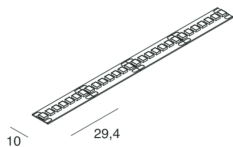

STRIP LED

100934.99

novalux
ITALIAN LIGHTING DESIGN SINCE 1948

Features

Use: Indoor
Dimming: WITH ACCESSORY
Emergency: WITH ACCESSORY
L: 5000mm
A: 10mm
Warranty: 5 years
Weight: 0.155kg

Tech data

Luminous flux in emergency: L min = 30 L max = 130 - 1h: 17% / 3h: 7%
IP: 20
Insulation class: III
Supply voltage: 24 Vdc
Energy efficiency class: E
SELV: No

Source

Light source: LED
Source power: 19.2W/m
Source luminous flux: 2402lm
Colour temperature: 3000K
CRI: >80
LED lifespan: 30000h L70 B20

Compliance

CEI EN 60598-1:2015 + A11:2009. IEC 60598-2:2015 2-1

Standards

Photobiological risk: RISK GROUP 1 Certified fixture in RISK GROUP 1 (Low Risk)-The fixture does not pose a hazard due to normal behavioral limitations on exposure - in accordance with CEI EN 62471:2010-01, IEC TR 62778:2014.

[View more product info](#)

Novalux S.r.l. via Marzabotto, 2 40050 Funo di Argelato (BO) Italy
Tel: +39 051 860558 · Fax +39 051 6647859 · Mail: info@novalux.it · VAT number 00536541204 · novalux.com
Company subject to the management and coordination by SLV GmbH

This technical data sheet is owned by Novalux S.r.l., all rights reserved. Novalux S.r.l. reserves the right to make changes without prior notice.