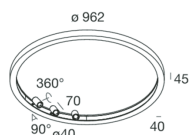

HALOS SPOT

109710.02

novalux
ITALIAN LIGHTING DESIGN SINCE 1948

Features

Use: Indoor
Type of installation: SUSPENDED, CEILING MOUNTED
Emission: INTERNAL
Optics: OPALE/SPOT
Beam: 40°
Colour: BLACK
Dimming: WITH ACCESSORY
Emergency: NO
L: Ø 962mm
A: 40mm
H: 45mm
Made in: ITALY
Warranty: 5 years
Weight: 6.8kg