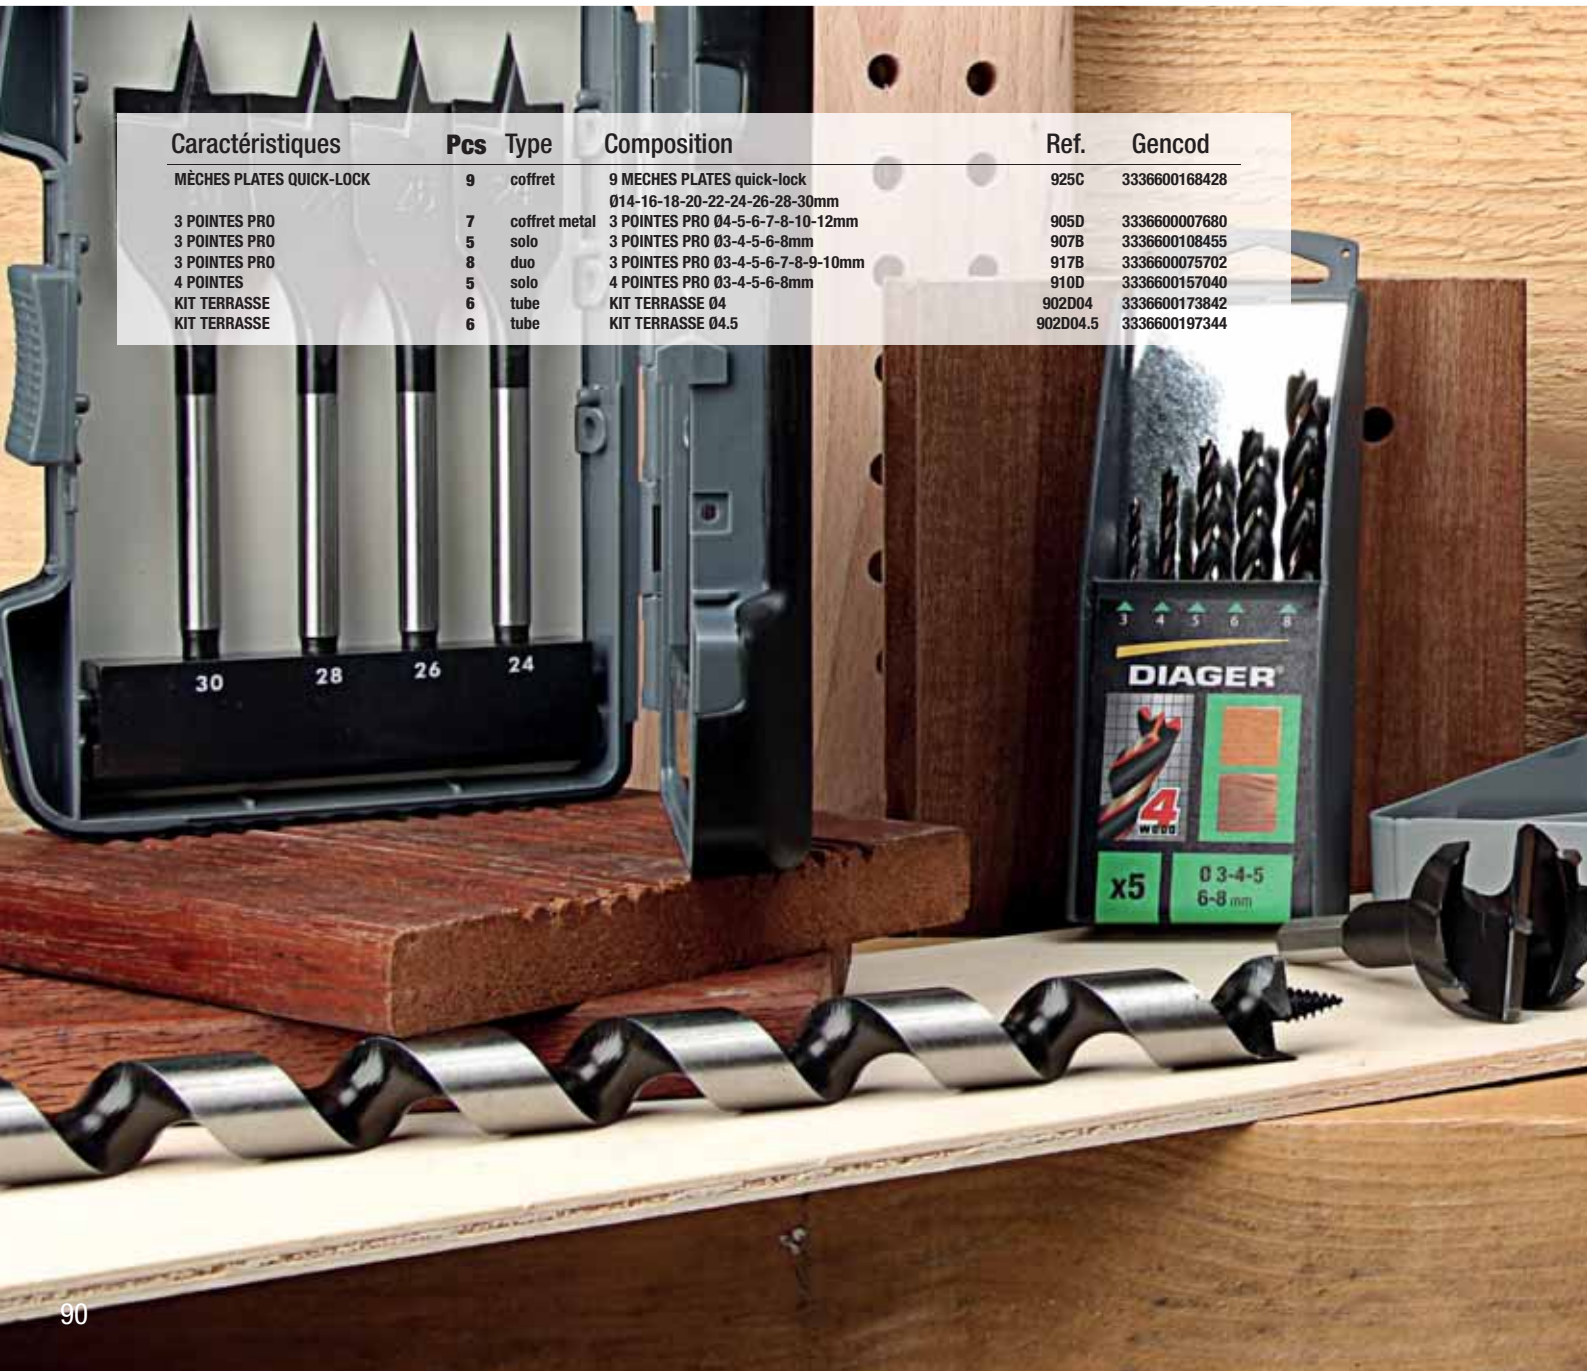

925C

905D

907B

917B

910D

902D04

902D04.5

Caractéristiques

MÈCHES PLATES QUICK-LOCK

3 POINTES PRO
3 POINTES PRO
3 POINTES PRO
4 POINTES
KIT TERRASSE
KIT TERRASSE

Pcs

9

Type

coffret

Composition

9 MÈCHES PLATES quick-lock
014-16-18-20-22-24-26-28-30mm
3 POINTES PRO 04-5-6-7-8-10-12mm
3 POINTES PRO 03-4-5-6-8mm
3 POINTES PRO 03-4-5-6-7-8-9-10mm
4 POINTES PRO 03-4-5-6-8mm
KIT TERRASSE 04
KIT TERRASSE 04.5