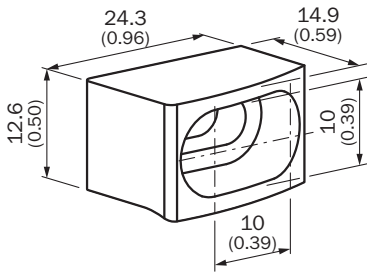

Dimensional drawing (Dimensions in mm (inch))