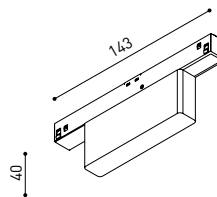

		P	V	D
CONSTANT VOLTAGE LED POWER SUPPLY	0434-01-61*	100W	48V	298 x 16 x 19 mm
	0434-01-62	150W	48V	350 x 30 x 18 mm

220 V ~
240

*To be installed inside the track.

DROP VOLTAGE TABLE

POWER (W)	CABLE SECTION (mm ²)	CABLE LENGTH (m)			
		5	10	20	30
100	0,75	50	50	X	X
	1,5	50	50	40	25
150	0,75	40	15	X	X
	1,5	50	40	20	X

ALL 48V TRACK

TRACK 48V Live-End Connector

A338-00-01- | W | N |

TRACK 48V Central Connector

A338-00-02- | W | N |

TRACK 48V Corner Connector

A338-00-12- | W | N |

TRACK 48V Wireless Control