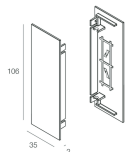

RECTA

111419.20

novalux
ITALIAN LIGHTING DESIGN SINCE 1948

COMPLETION ACCESSORIES

RECTA: COPPIA TESTATE CF

111428.20