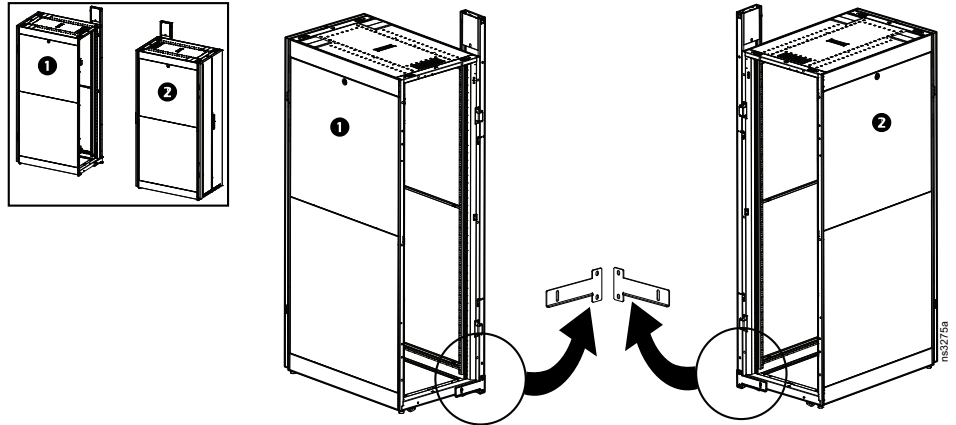

Installation

Install each bracket using two (2) M8 x 12 T30 screws and one (1) M6 x 12 T25 screw as shown in the illustration below.

ER7BTM04 shown with ACDC2404