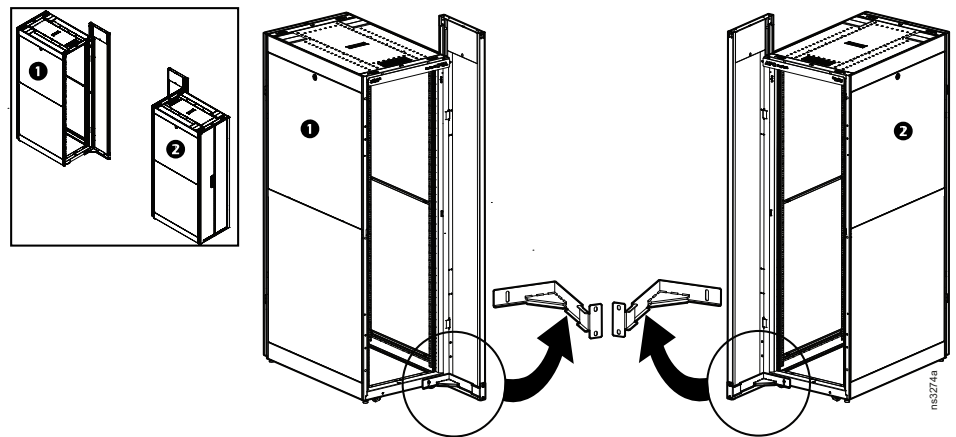

## Kit Contents

Two brackets are included in the kit, one each for the left and right sides of the EcoAisle door assembly.

Also included in each kit:

- M8 x 12 T30 Screws (Qty. 4)
- M6 x 12 T25 Screws (Qty 2)

# Installation

Install each bracket using two (2) M8 x 12 T30 screws and one (1) M6 x 12 T25 screw as shown in the illustration below.

ER7BTM04 shown with ACDC2404

ER7BTM05 shown with ACDC2405

ER7BTM06 shown with ACDC2406

The Easy Rack with side panels is shown.