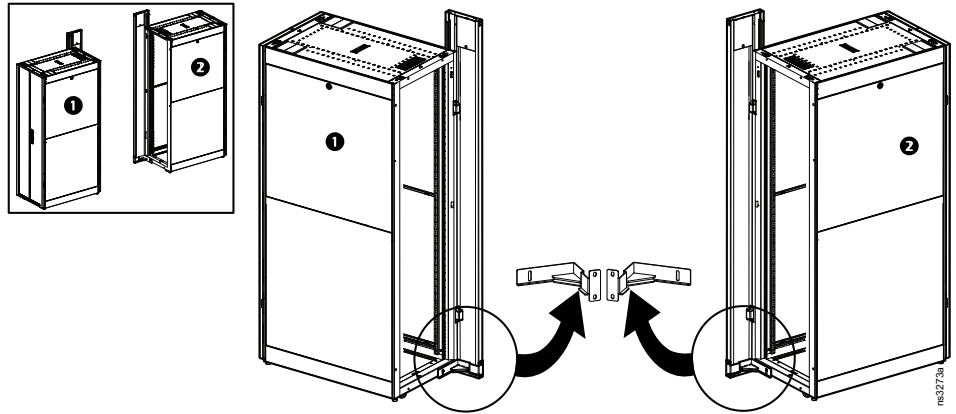

ER7BTM05 shown with ACDC2405