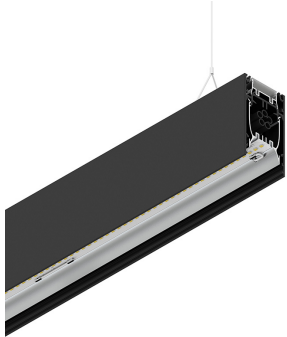

HERO B

108788.02H

novalux
ITALIAN LIGHTING DESIGN SINCE 1948

Features

Use: Indoor
Type of installation: SUSPENDED
Emission: DIRECT/INDIRECT
Colour: BLACK
Dimming: PUSH
Emergency: NO
L: 2240mm
A: 53mm
H: 92mm
Made in: ITALY
Warranty: 5 years
Weight: 8kg

Tech data

Luminaire input power: 105.9W
Indirect luminous flux: 5193lm
IP: 40
Insulation class: I
Supply voltage: 220-240V 50/60Hz
SELV: Si

Source

Light source: LED
Source power: 91W
Colour temperature: 4000K
CRI: >90
Colour tolerance: 3 Step MacAdam
LED lifespan: 50000h L80 B20