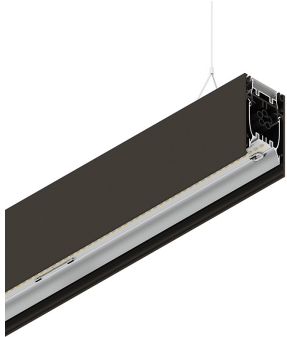

HERO B

108784.20H

novalux
ITALIAN LIGHTING DESIGN SINCE 1948

Features

Use: Indoor
Type of installation: SUSPENDED
Emission: DIRECT/INDIRECT
Colour: CAFFE
Dimming: PUSH
Emergency: NO
L: 1120mm
A: 53mm
H: 92mm
Made in: ITALY
Warranty: 5 years
Weight: 4kg

Tech data

Luminaire input power: 48.5W
Indirect luminous flux: 2226lm
IP: 40
Insulation class: I
Supply voltage: 220-240V 50/60Hz
SELV: Si

Source

Light source: LED
Source power: 43W
Colour temperature: 4000K
CRI: >90
Colour tolerance: 3 Step MacAdam
LED lifespan: 50000h L80 B20