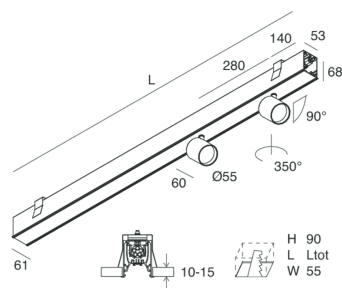

HERO C

108862.01

novalux
ITALIAN LIGHTING DESIGN SINCE 1948

Features

Use: Indoor
Type of installation: RECESSED INTO PLASTERBOARD
Emission: DIRECT
Optics: SPOT
Beam: 34°
Colour: WHITE
Dimming: ON/OFF
Emergency: NO
L: 1120mm
A: 61mm
H: 68mm
Made in: ITALY
Warranty: 5 years
Weight: 3.4kg