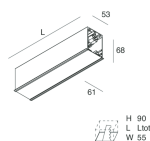

HERO C

108862.01

novalux
ITALIAN LIGHTING DESIGN SINCE 1948

COMPLETION ACCESSORIES

HERO C: MOD.CIECO 250 BIA

108852.01