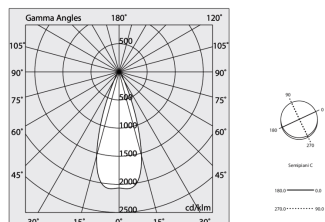

HERO C

108862.01

novalux
ITALIAN LIGHTING DESIGN SINCE 1948

Features

Use: Indoor
Type of installation: RECESSED INTO PLASTERBOARD
Emission: DIRECT
Optics: SPOT
Beam: 34°
Colour: WHITE
Dimming: ON/OFF
Emergency: NO
L: 1120mm
A: 61mm
H: 68mm
Made in: ITALY
Warranty: 5 years
Weight: 3.4kg

Tech data

Luminaire input power: 29W
Luminaire luminous flux: 2230lm
IP: 40
Insulation class: I
Supply voltage: 220-240V 50/60Hz
SELV: Si

Source

Light source: LED
Source power: 2x13W
Source luminous flux: 2750lm
Colour temperature: 3000K
CRI: >90
Colour tolerance: 3 Step MacAdam
LED lifespan: 50000h L80 B20