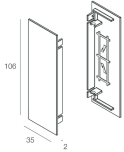

[View more product info](#)

RECTA

111403.21

novalux
ITALIAN LIGHTING DESIGN SINCE 1948

COMPLETION ACCESSORIES

RECTA: COPPIA TESTATE CP

111428.21

Novalux S.r.l. via Marzabotto, 2 40050 Funo di Argelato (BO) Italy
Tel: +39 051 860558 · Fax +39 051 6647859 · Mail: info@novalux.it · VAT number 00536541204 · novalux.com
Company subject to the management and coordination by SLV GmbH