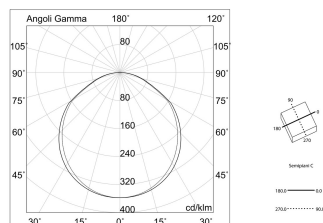

## Features

Use: Indoor  
Type of installation: RECESSED INTO PLASTERBOARD, SUSPENDED, CEILING MOUNTED  
Emission: DIRECT  
Optics: OPAL  
Colour: WHITE  
Dimming: ON/OFF  
Emergency: WITH ACCESSORY  
L: 1195mm  
A: 295mm  
H: 10mm  
Warranty: 5 years  
Weight: 3kg