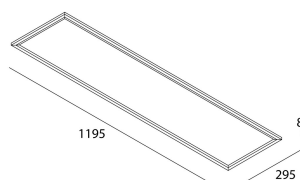

## Features

Use: Indoor  
Type of installation: RECESSED INTO PLASTERBOARD, SUSPENDED, CEILING MOUNTED  
Emission: DIRECT  
Optics: OPAL  
Colour: WHITE  
Dimming: ON/OFF  
Emergency: WITH ACCESSORY  
L: 1195mm  
A: 295mm  
H: 10mm  
Warranty: 5 years  
Weight: 3kg